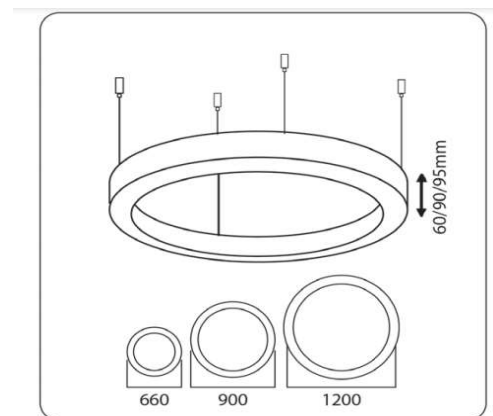

Dimension diagram